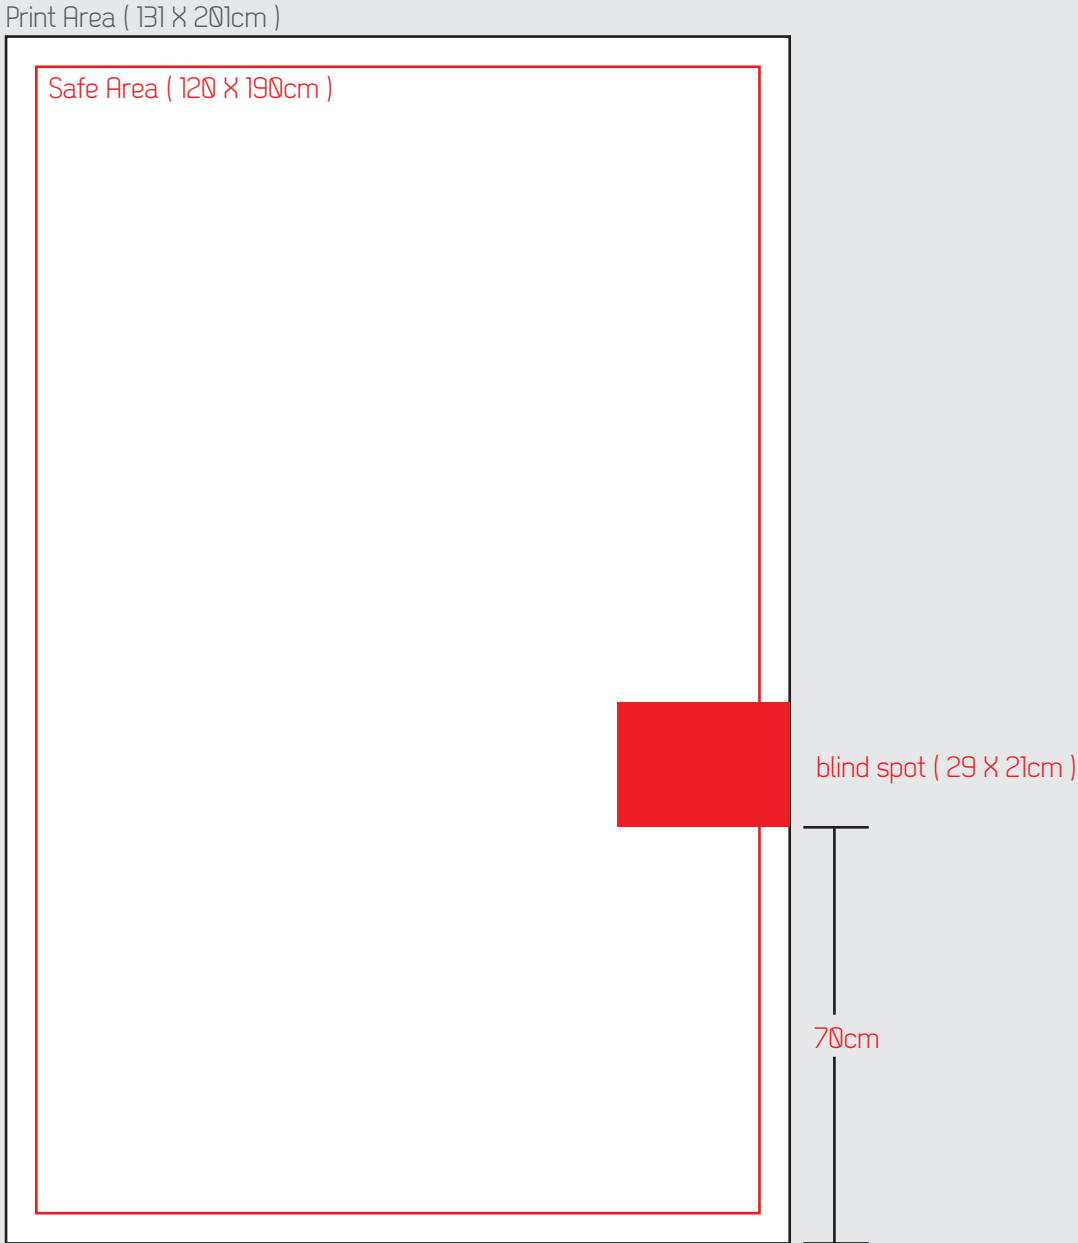

# PRINT GUIDELINES - Bus Shelter (131cm X 201cm)

---

File Specifications: 131x201cm  
Analogy : (1:1)  
Dpi : 150  
Color format : CMYK  
Safe area : 120x190cm  
File format : PDF or TIF

blind spot ( 29 X 21cm )

# PRINT GUIDELINES - Bus Shelter (131cm X 201cm)

---

File Specifications: 131x201cm  
Analogy : (1:1)  
Dpi : 150  
Color format : CMYK  
Safe area : 120x190cm  
File format : PDF or TIF

Print Area ( 131 X 201cm )

# PRINT GUIDELINES - Wrap (323cm X 205cm)

---

File Specifications: 323x205cm  
Analogy : (1:1)  
Dpi : 100  
Color format : CMYK  
Safe area : 315x197cm  
File format : PDF or TIF

Print Area ( 323 X 205cm )